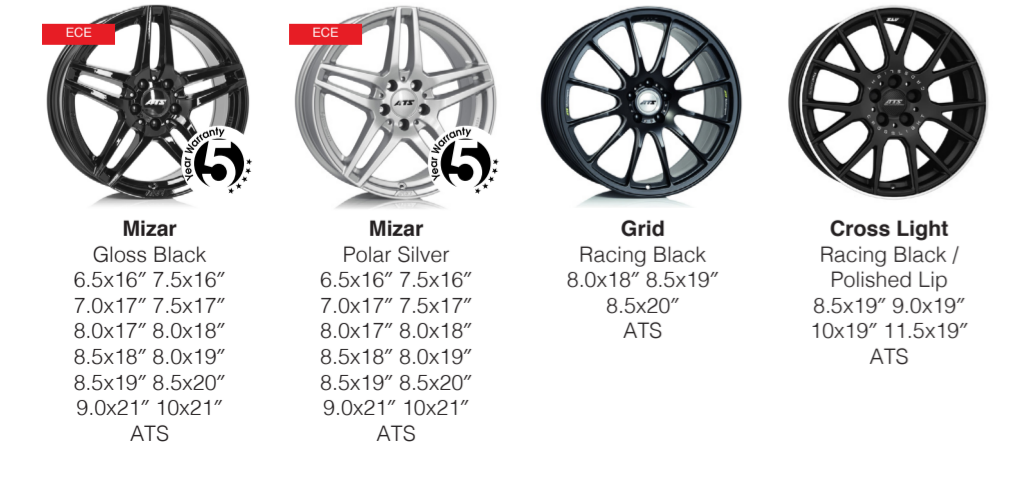

Uriel Black Matt / Black Cap 9x20" 10x20" 10x22" 11x23" ETA Beta	Uriel Black Matt / Chrome Cap 9x20" 10x20" 10x22" 11x23" ETA Beta	Uriel Black Matt Polished / Black Cap 9x20" 10x20" 10x22" 11x23" ETA Beta

Mizar Gloss Black 6.5x16" 7.5x16" 7.0x17" 7.5x17" 8.0x17" 8.0x18" 8.5x18" 8.0x19" 8.5x19" 8.5x20" 9.0x21" 10x21" ATS	Mizar Polar Silver 6.5x16" 7.5x16" 7.0x17" 7.5x17" 8.0x17" 8.0x18" 8.5x18" 8.0x19" 8.5x19" 8.5x20" 9.0x21" 10x21" ATS	Grid Racing Black 8.0x18" 8.5x19" 8.5x20" ATS	Cross Light Racing Black / Polished Lip 8.5x19" 9.0x19" 10x19" 11.5x19" ATS