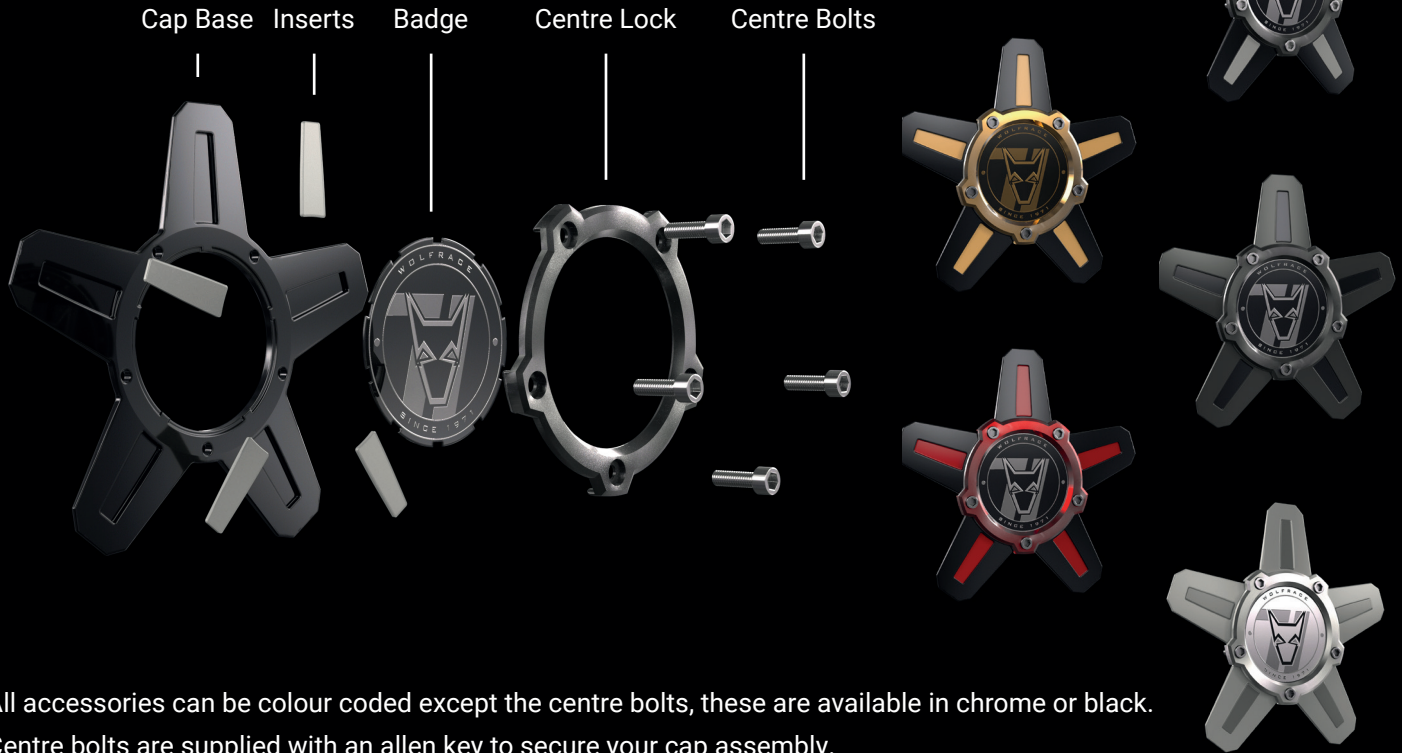

WOLFRACE 71

50TH ANNIVERSARY COLLECTION
ACCESSORIES BROCHURE

TAILOR MADE - WOLFRACE 71

All accessories can be colour coded except the centre bolts, these are available in chrome or black. Centre bolts are supplied with an allen key to secure your cap assembly.

WOLFRACE 71 CUSTOM WHEELS

The Wolfrace 71 cap assembly features customisable parts and a secure fixing for your nuts/bolts.

Designed to streamline the wheel while being aesthetically pleasing to the design combining strength and a quality mix of materials from forged alloy to ABS plastic.

All parts are inter-changeable allowing a massive range of colours combinations, various parts are also available un-painted giving a colour coding options.

WOLFRACE 71 CAP ASSEMBLY

New 71 accessory range now available!! All 71 wheels come with gold inserts, colour coded baseplate, gold centre lock ring with chrome screws (allen key supplied) and chrome rim rivets.

Centre lock

Heavy duty aluminium locking ring, that securely keeps the baseplate and logo in place. Available in 4 colours with the option to purchase black centre lock screws as below (standard wheel is supplied with chrome screws) This fits over the baseplate and holds the 71 logo in place, and is screwed to the wheel with a supplied allen key.